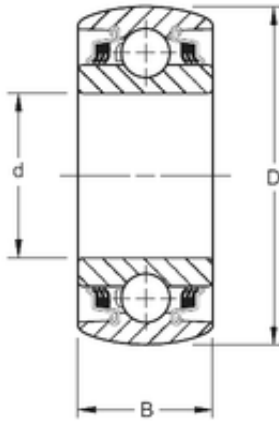

# BEARING CORP.OF CANADA LTD.

ROUND BORE

55,58 mm x 100 mm x 33,34 mm TIMKEN  
W211PPB2 Single Row Ball Bearings

Bearing No. W211PPB2

Size	55.58x100x33.34 mm
Bore Diameter	55,58 mm
Outer Diameter	100 mm
Width	33,34 mm
d	55,58 mm
D	100 mm
B	33,34 mm
C	33,34 mm
Weight	0,966 Kg
Basic dynamic load rating (C)	48,8 kN

W211PPB2 Bearing 2D drawings and 3D CAD models